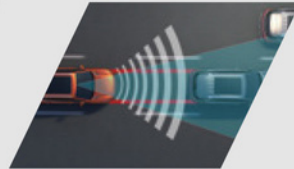

ADAS (Advanced Driver Assistance System)

ACC (Adaptive Cruise Control)
AEB (Autonomous Emergency Braking)