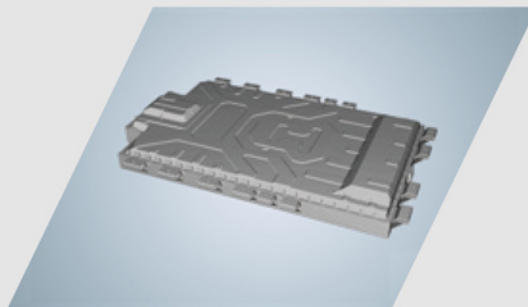

### EUNIQ6

Maximum Power **130kW**

Maximum Torque **310N·m**

CATL High-performance Battery Cell

Huawei Electronic Control System

NEDC Range **510KM**

CATL High-performance Battery Cell

High-strength Vehicle Body